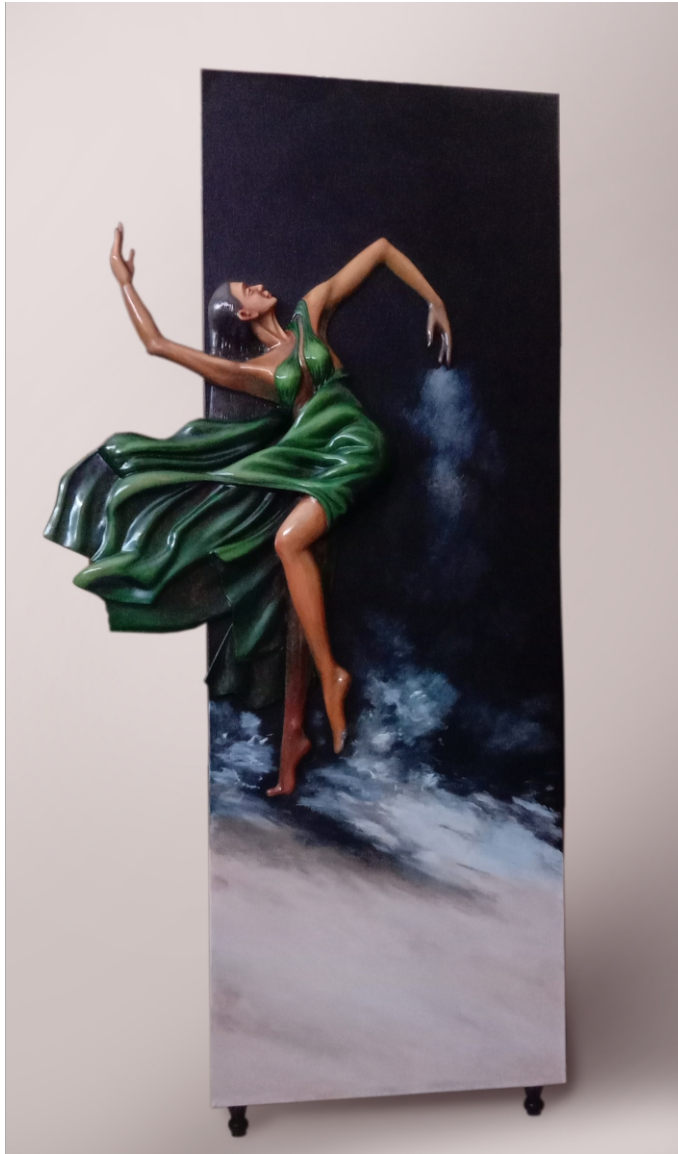

Mural
Oil on Canvas and Fibreglass
New Delhi