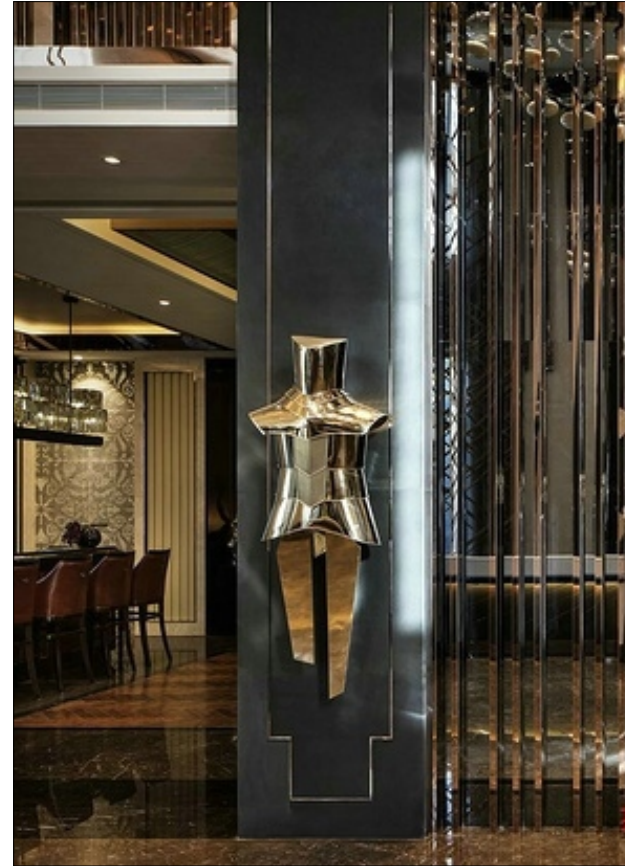

Buddha
Fibre Glass
4" X 3" X 3"

Brass Sculpture
PNB Housing, Bengaluru

Buddha
Brass
4" X 3" X 3"

Abstract
Brass
3" X 1.5" X 1"

Cow
Brass
6" X 6" X 0.5"

Plant
Brass
3' X 2.5' X 3"

Clay Work
H- 10 ft.

Ambedkar Statue
Fiberglass
h- 14 ft