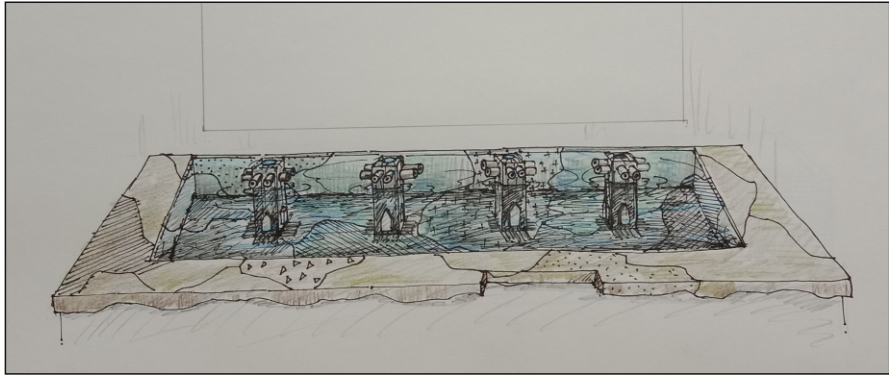

Buddha
Fibre Glass
4" X 3" X 3"

Brass Sculpture
PNB Housing, Bengaluru

Buddha
Brass
4" X 3" X 3"

Abstract
Brass
3" X 1.5" X 1"

Cow
Brass
6" X 6" X 0.5"

Plant
Brass
3' X 2.5' X 3"

Clay Work
H- 10 ft.

Ambedkar Statue
Fiberglass
h- 14 ft

Maharaja Ranjeet Singh
Fibre Glass
3' X 2' X 2'

Students Sculpture
Fiber Glass
60" X 80" X 40"
Khaitan Public School

Sculpture
Fiber Glass

Water Fountain
Fiber Glass

Waheguru Water Fountain
Fiber Glass

Planters
Fiber Glass

Vivekanand Sculpture
Fiber Glass

Hanuman Sculpture
Fiber Glass

Shiva Sculpture
Fibre Glass

Sculpture
Fiber Glass

Hulk Sculpture
Fiber Glass

Portrait
Silicone
3' X 2' X 2'

Portrait
Silicone
3' X 2' X 2'

Full Size Portrait
Silicone
6' X 3.5' X 3'