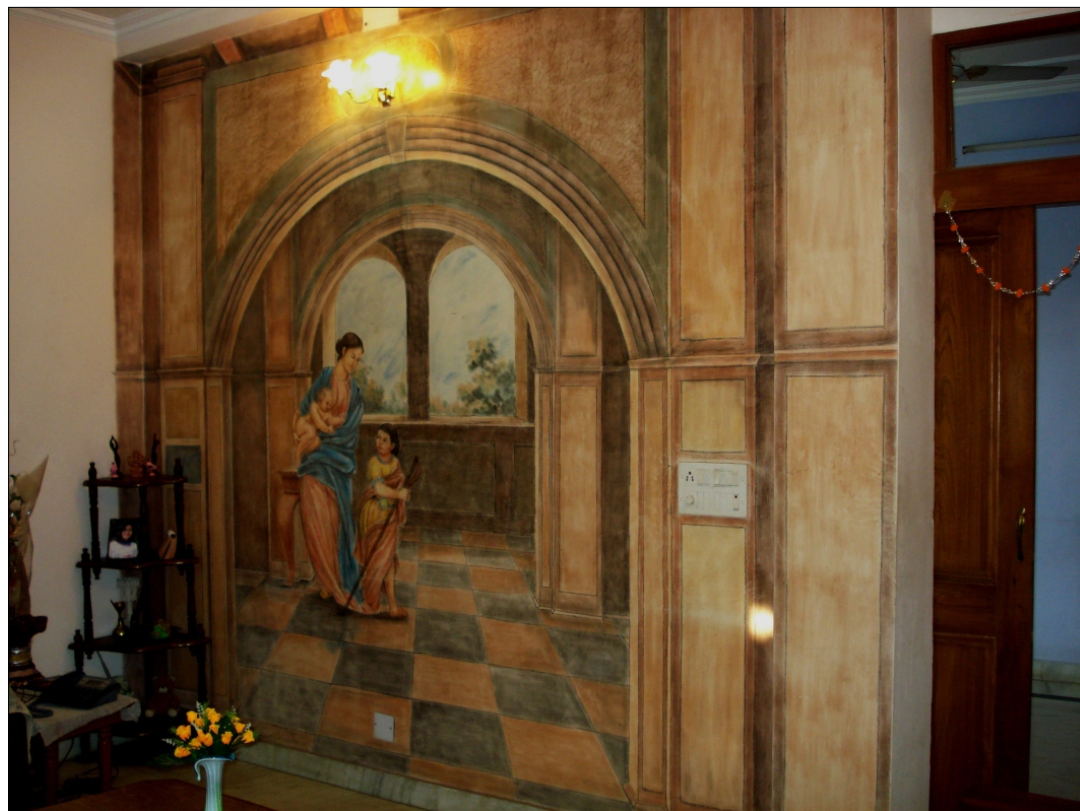

Decorative Painting on Ceiling
Acrylic Colour
New Delhi

Map Painting on Ceiling
Dry Colour
New Delhi

Painting on Wall
Dry Colour
New Delhi