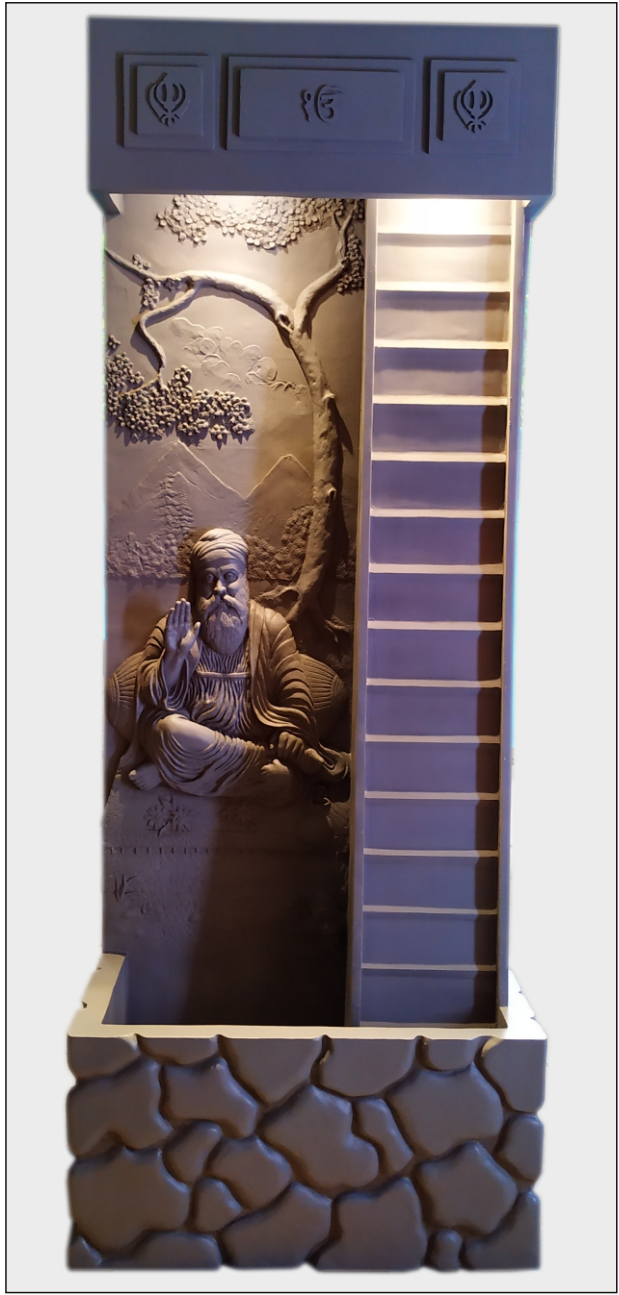

Maharaja Ranjeet Singh
Fibre Glass
3' X 2' X 2'

Students Sculpture
Fiber Glass
60" X 80" X 40"
Khaitan Public School

Sculpture
Fiber Glass

Water Fountain
Fiber Glass

Waheguru Water Fountain
Fiber Glass

Planters
Fiber Glass

Vivekanand Sculpture
Fiber Glass

Hanuman Sculpture
Fiber Glass

Shiva Sculpture
Fibre Glass

Sculpture
Fiber Glass

Hulk Sculpture
Fiber Glass

Portrait
Silicone
3' X 2' X 2'

Portrait
Silicone
3' X 2' X 2'

Full Size Portrait
Silicone
6' X 3.5' X 3'