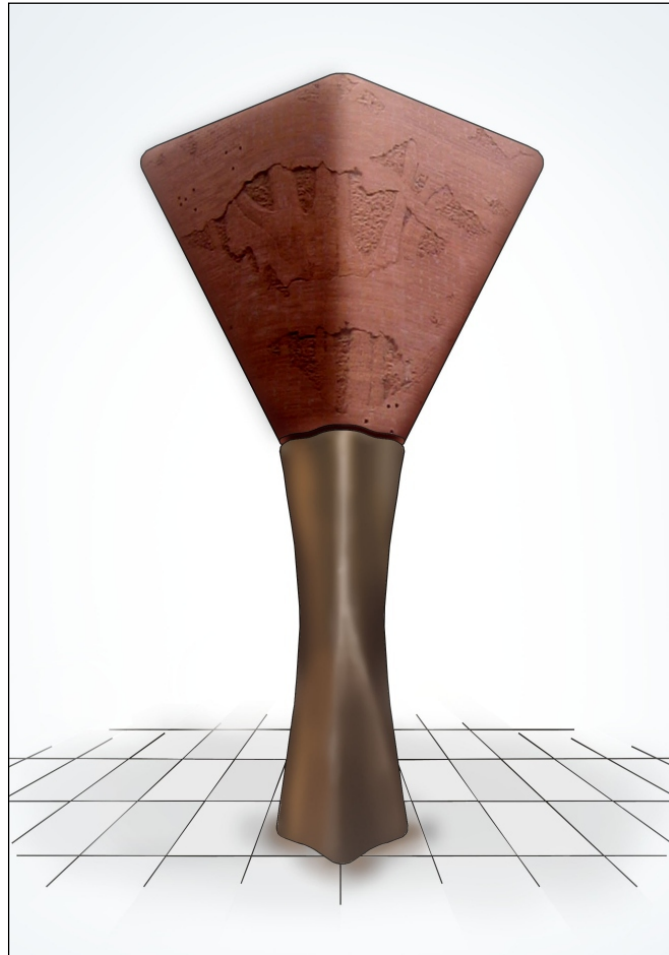

Vivekanand Sculpture
Fiber Glass

Hanuman Sculpture
Fiber Glass

Shiva Sculpture
Fibre Glass

Sculpture
Fiber Glass

Hulk Sculpture
Fiber Glass

Portrait
Silicone
3' X 2' X 2'

Portrait
Silicone
3' X 2' X 2'

Full Size Portrait
Silicone
6' X 3.5' X 3'